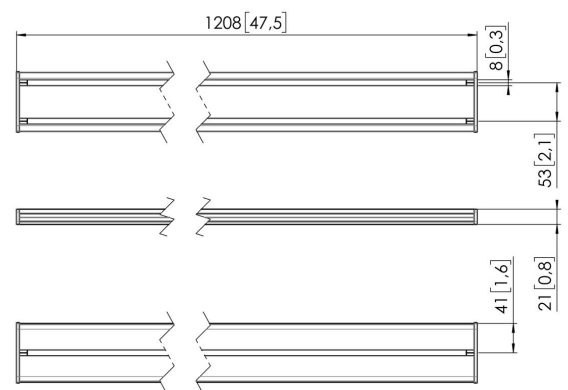

MOMO C412 Interface Bar Component, 120 cm (black)

Key Benefits

- Height Adjustable
- Suitable for one, two or a whole series of monitors
- Easy install
- Flexible modular system
- TÜV certified / 10-year guarantee

Build your ideal monitor arm The MOMO C412 Interface Bar Component, 120 cm, is part of MOMO Motion and Motion +. Specially designed for optimal monitor alignment. Endless possibilities Create a multi-monitor set-up with just a few components. Including both straight and angled positions. MOMO monitor arm accessories and components are installed using just one allen (hex) key, cleverly integrated into the product. So you'll always have the right tool at hand.

MOMO C412 Interface Bar Component, 120 cm (black)

Specifications

Article number (SKU)	7164120
Colour	Black
EAN single box	8712285354588
Height	81
Length	1208
Depth	21
TÜV certified	Yes
Guarantee	10 years